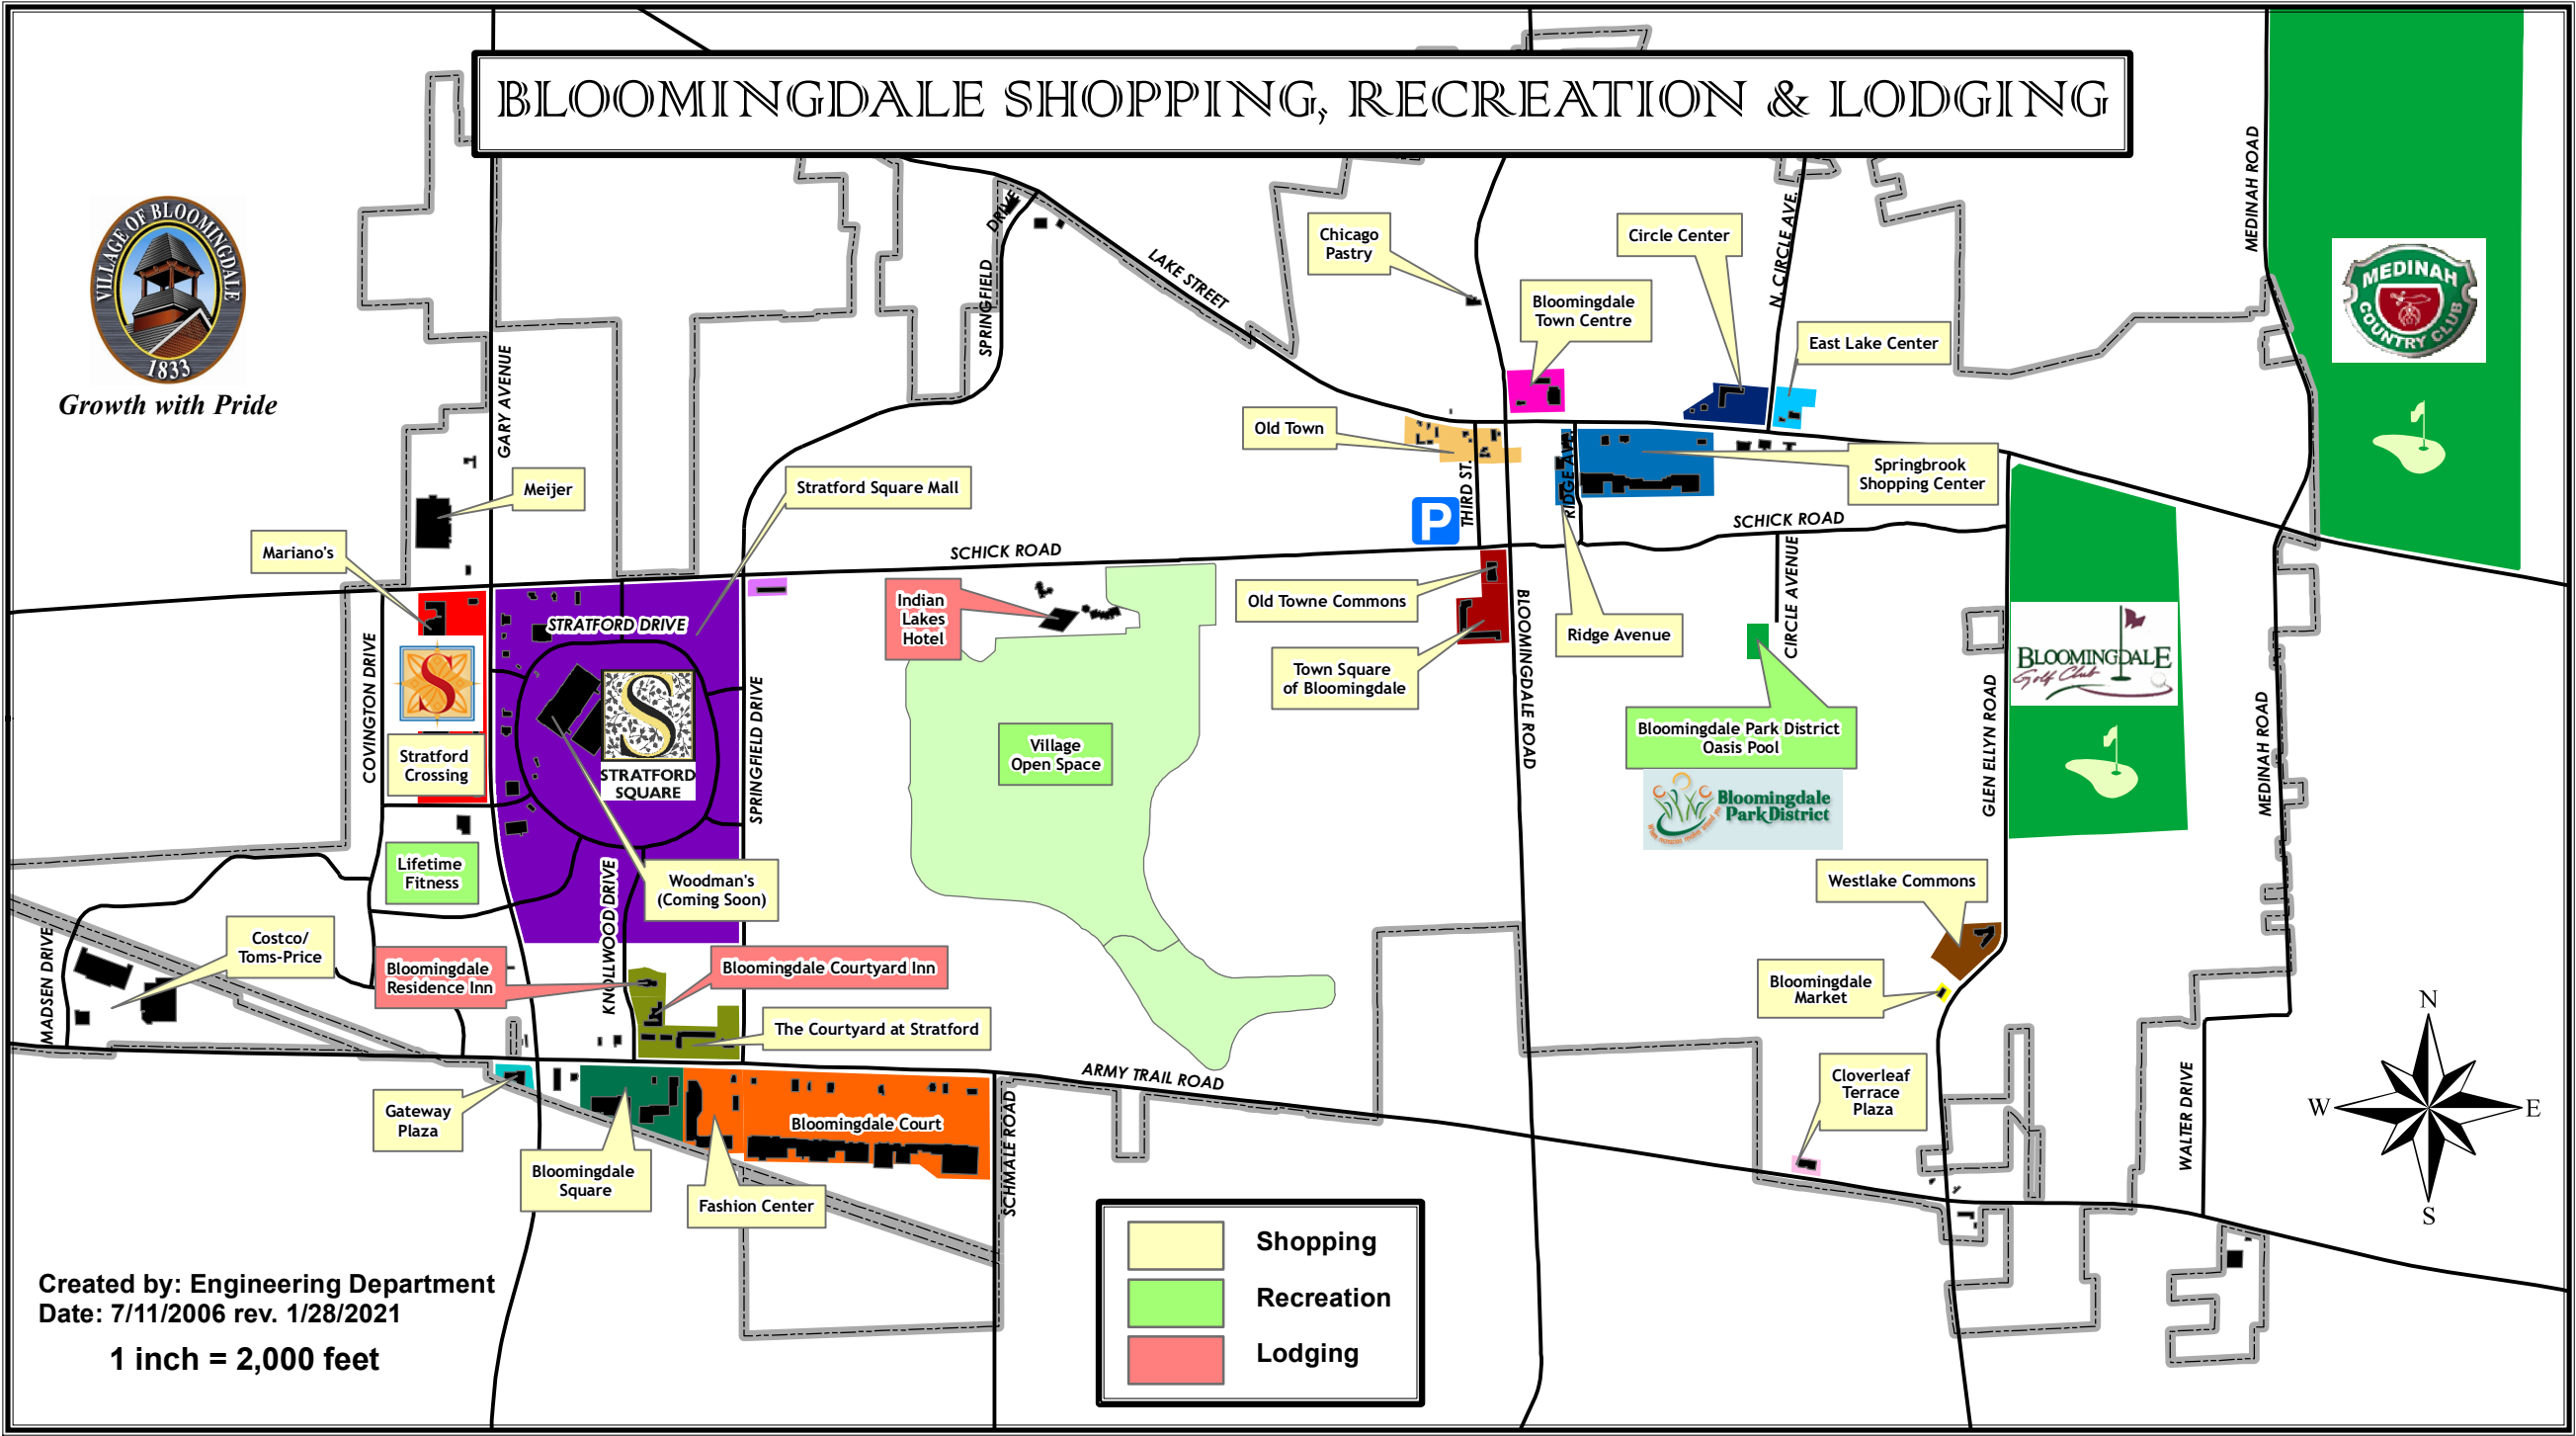

BLOOMINGDALE SHOPPING, RECREATION & LODGING

Growth with Pride

	Shopping
	Recreation
	Lodging

Created by: Engineering Department
Date: 7/11/2006 rev. 1/28/2021

1 inch = 2,000 feet