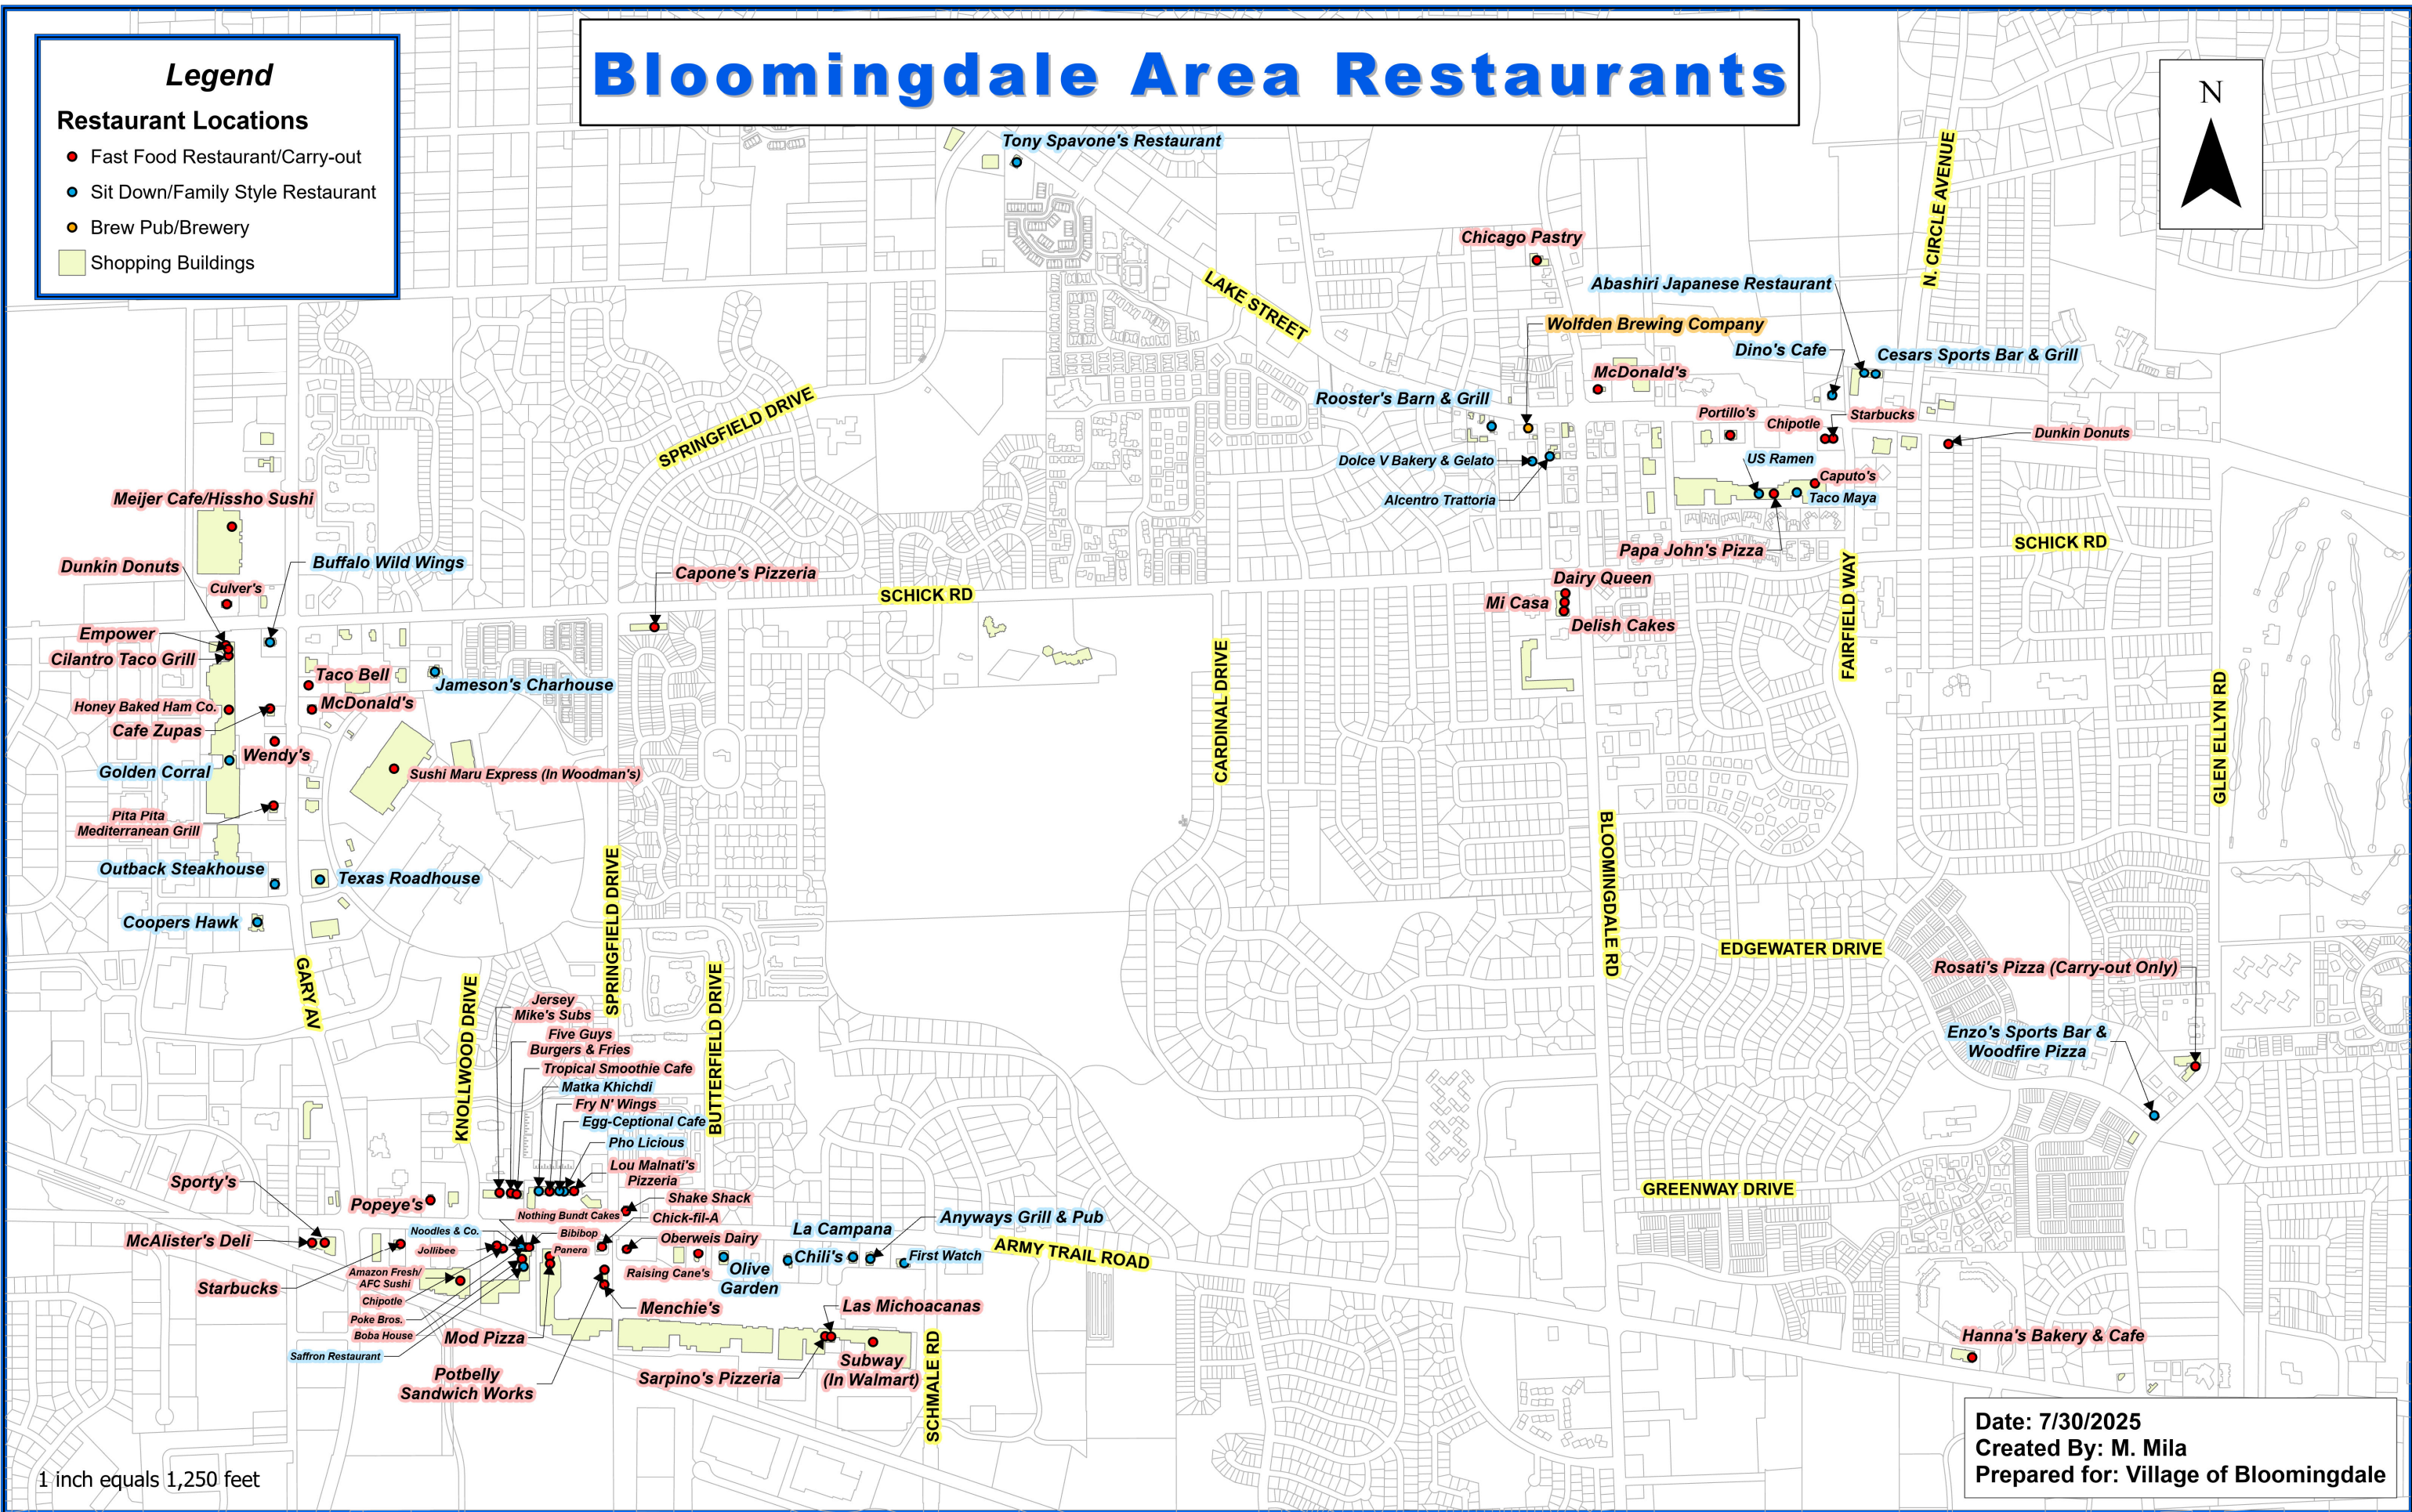

Bloomington Area Restaurants

Legend

Restaurant Locations

- Fast Food Restaurant/Carry-out
- Sit Down/Family Style Restaurant
- Brew Pub/Brewery
- Shopping Buildings

1 inch equals 1,250 feet

Date: 7/30/2025
 Created By: M. Mila
 Prepared for: Village of Bloomington