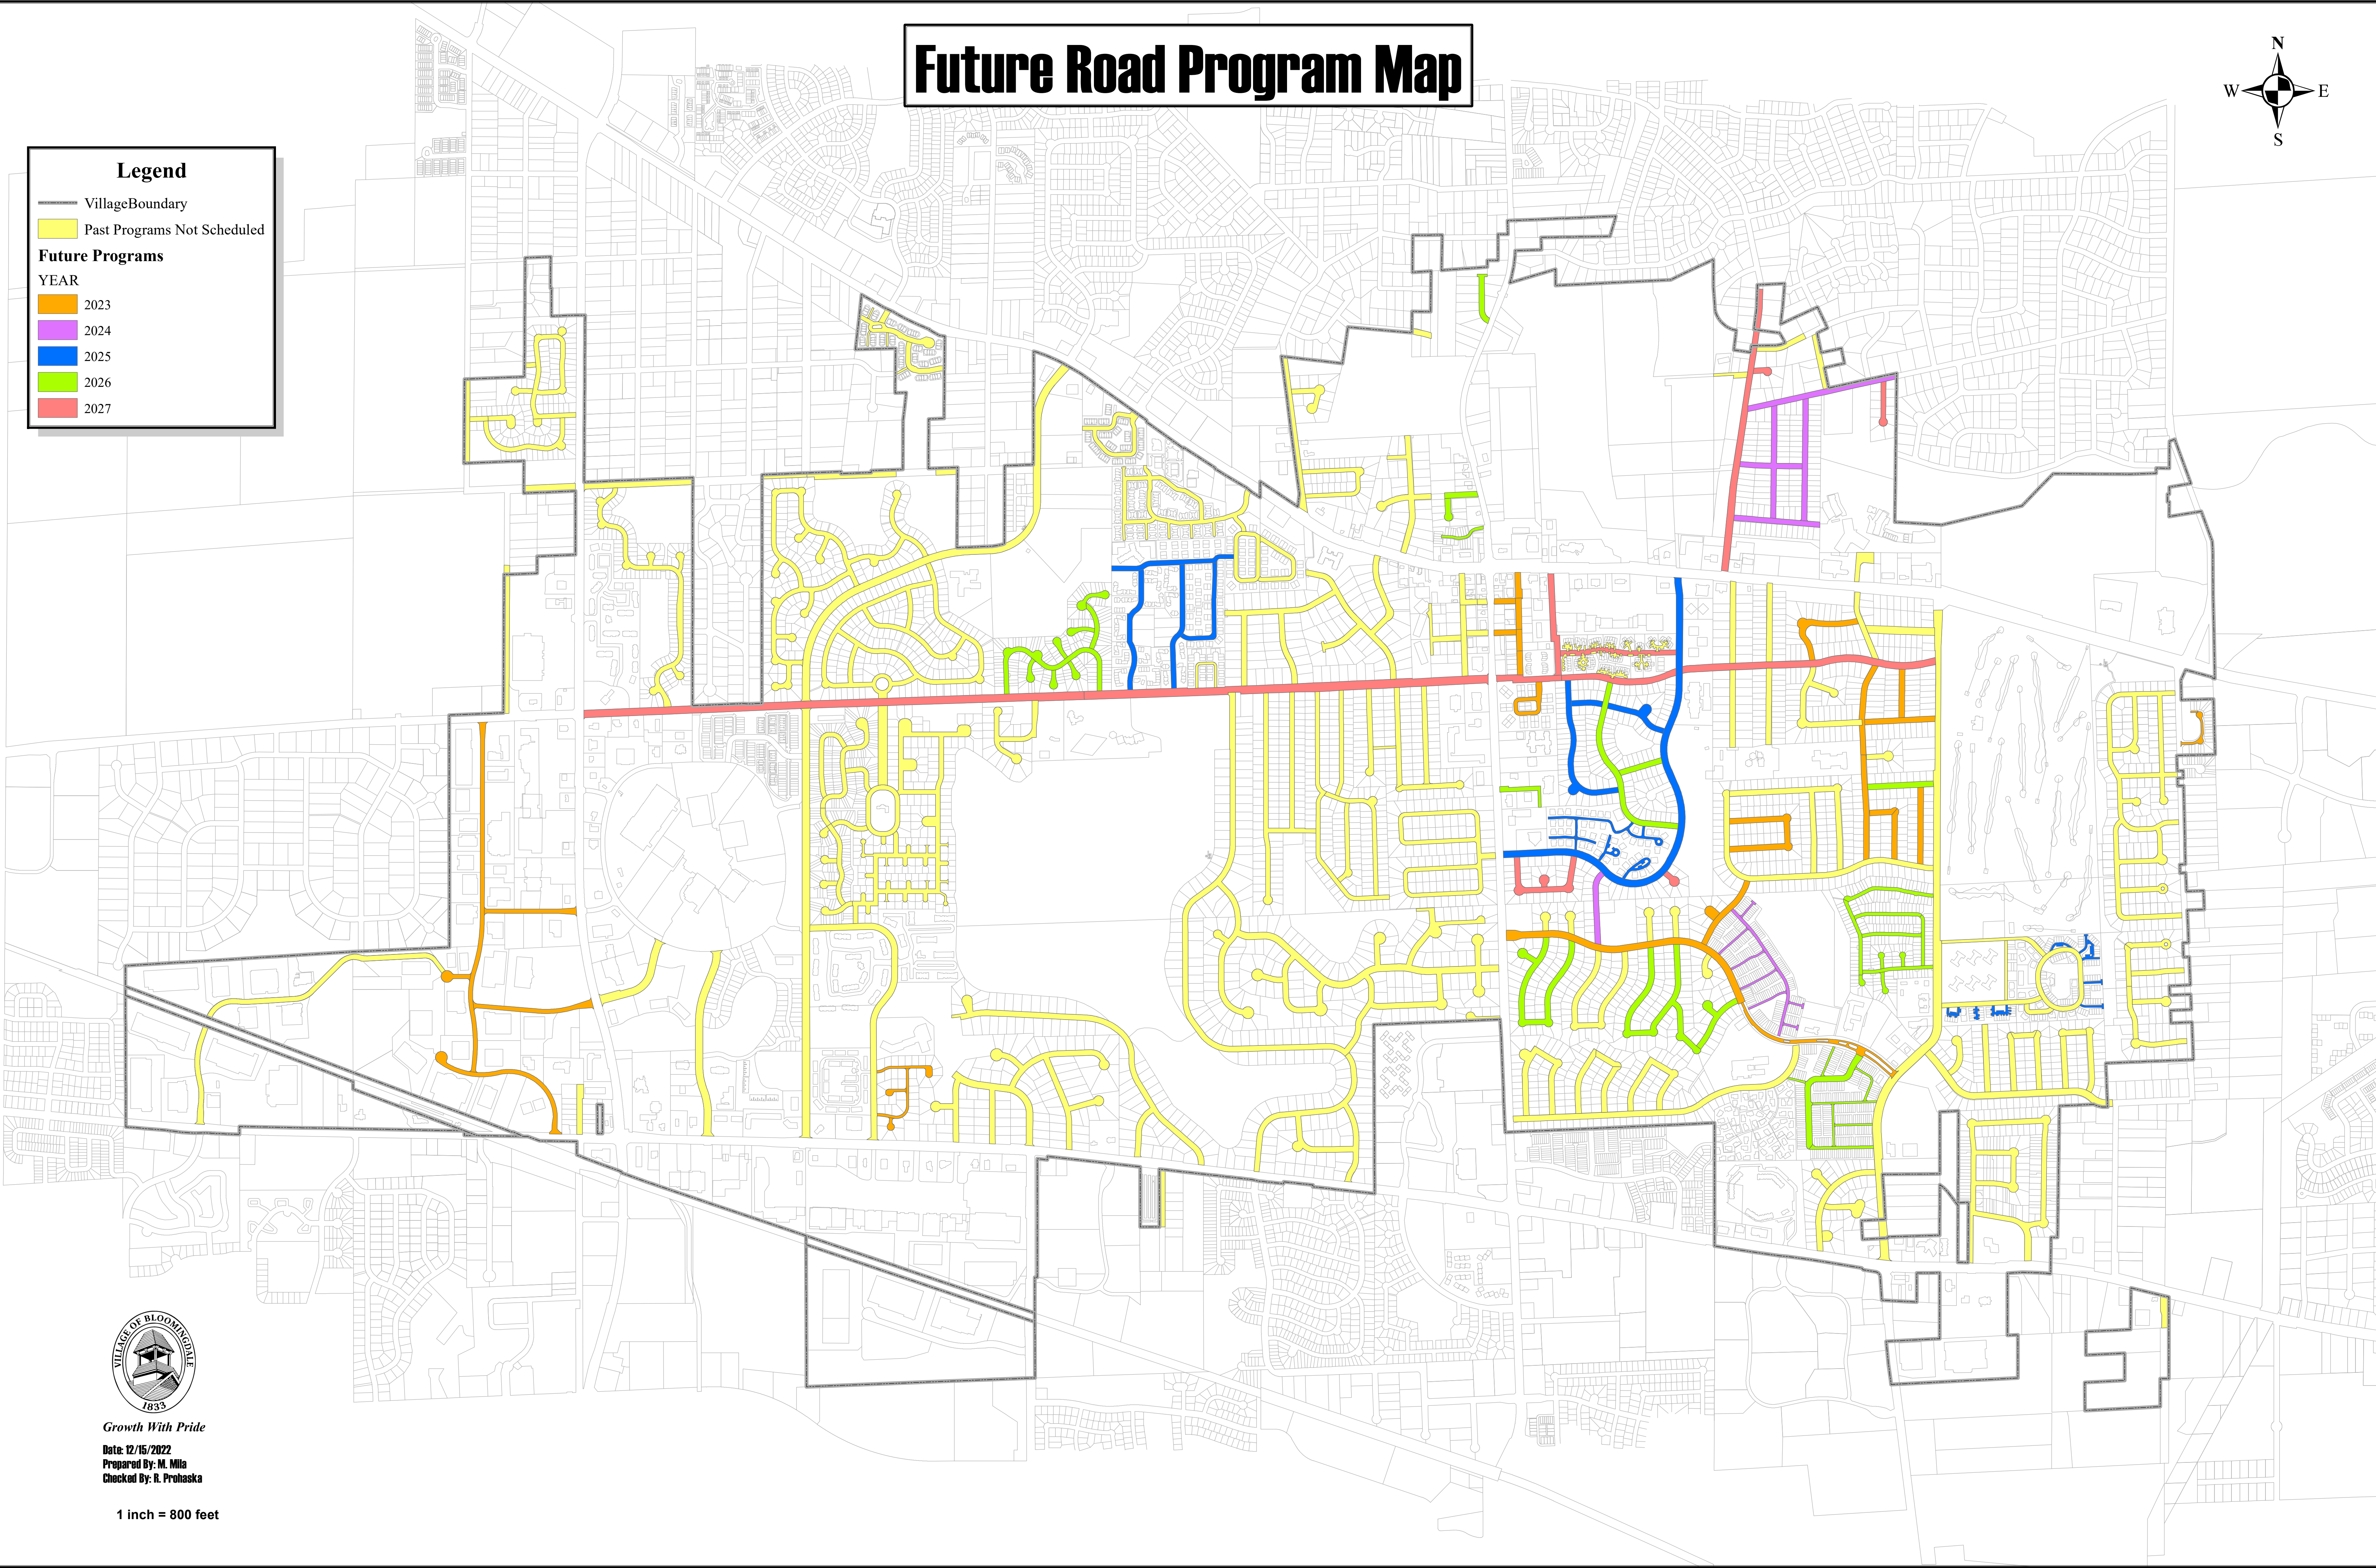

# Future Road Program Map

**Legend**

- VillageBoundary
- Past Programs Not Scheduled
- Future Programs**
- YEAR**
- 2023
- 2024
- 2025
- 2026
- 2027

Growth With Pride  
Date: 12/15/2022  
Prepared By: M. Mila  
Checked By: R. Prohaska

1 inch = 800 feet