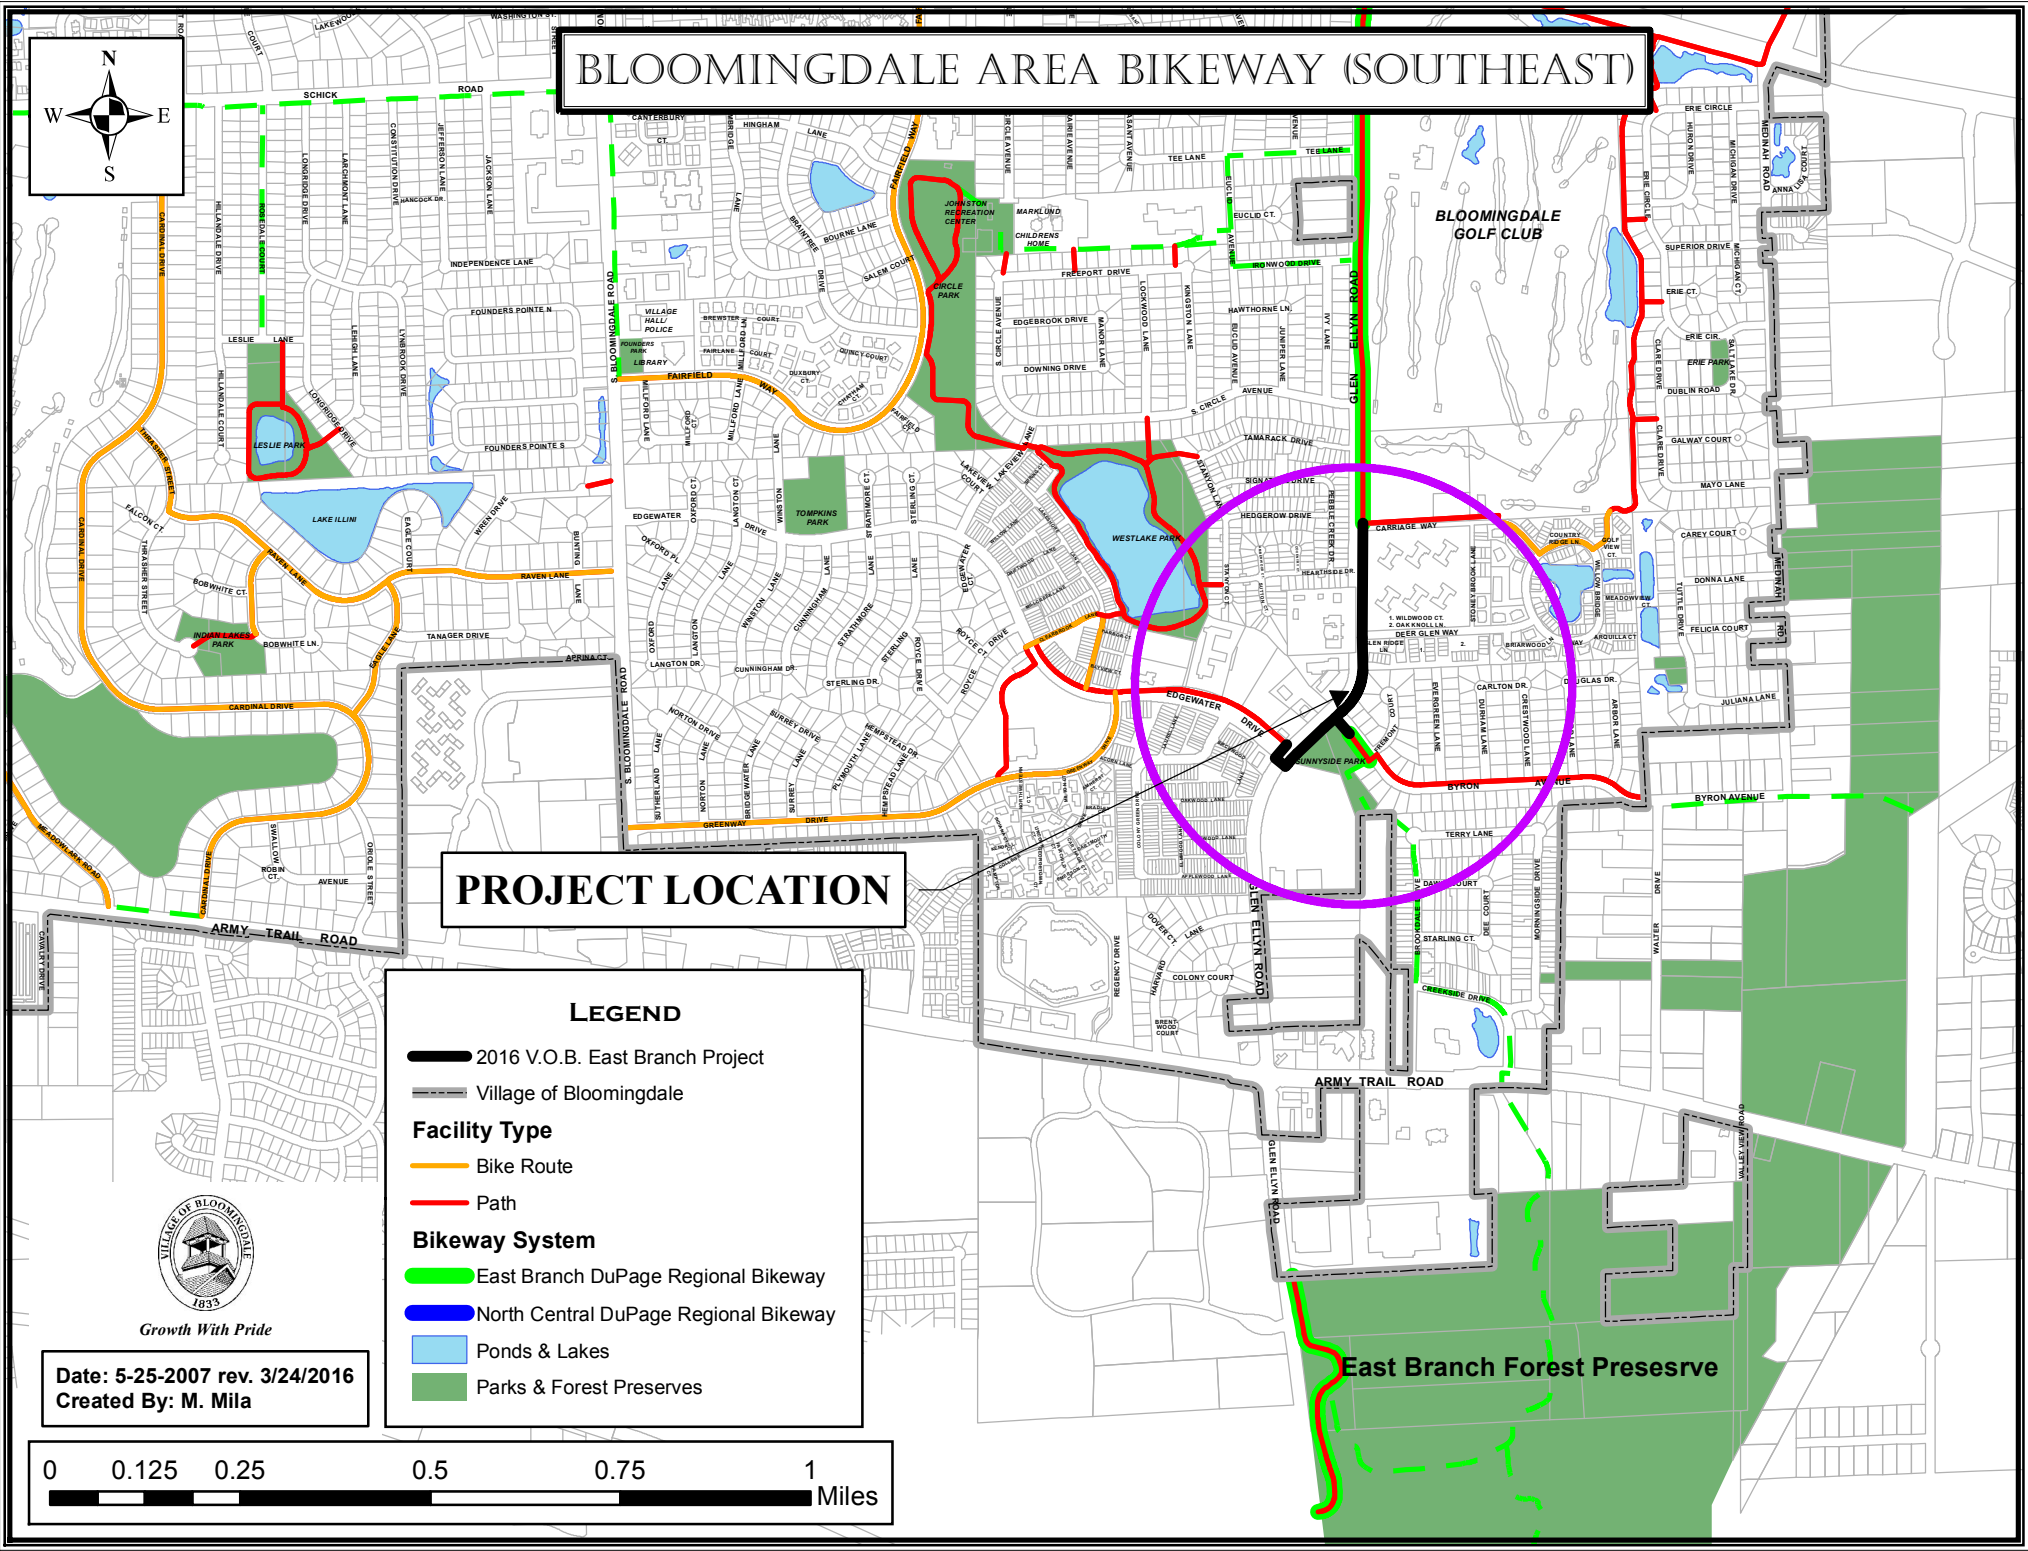

BLOOMINGDALE AREA BIKEWAY (SOUTHEAST)

PROJECT LOCATION

LEGEND

- 2016 V.O.B. East Branch Project
- Village of Bloomingdale
- **Facility Type**
- Bike Route
- Path
- **Bikeway System**
- East Branch DuPage Regional Bikeway
- North Central DuPage Regional Bikeway
- Ponds & Lakes
- Parks & Forest Preserves

Growth With Pride

Date: 5-25-2007 rev. 3/24/2016
Created By: M. Mila

BLOOMINGDALE GOLF CLUB

East Branch Forest Presesrve