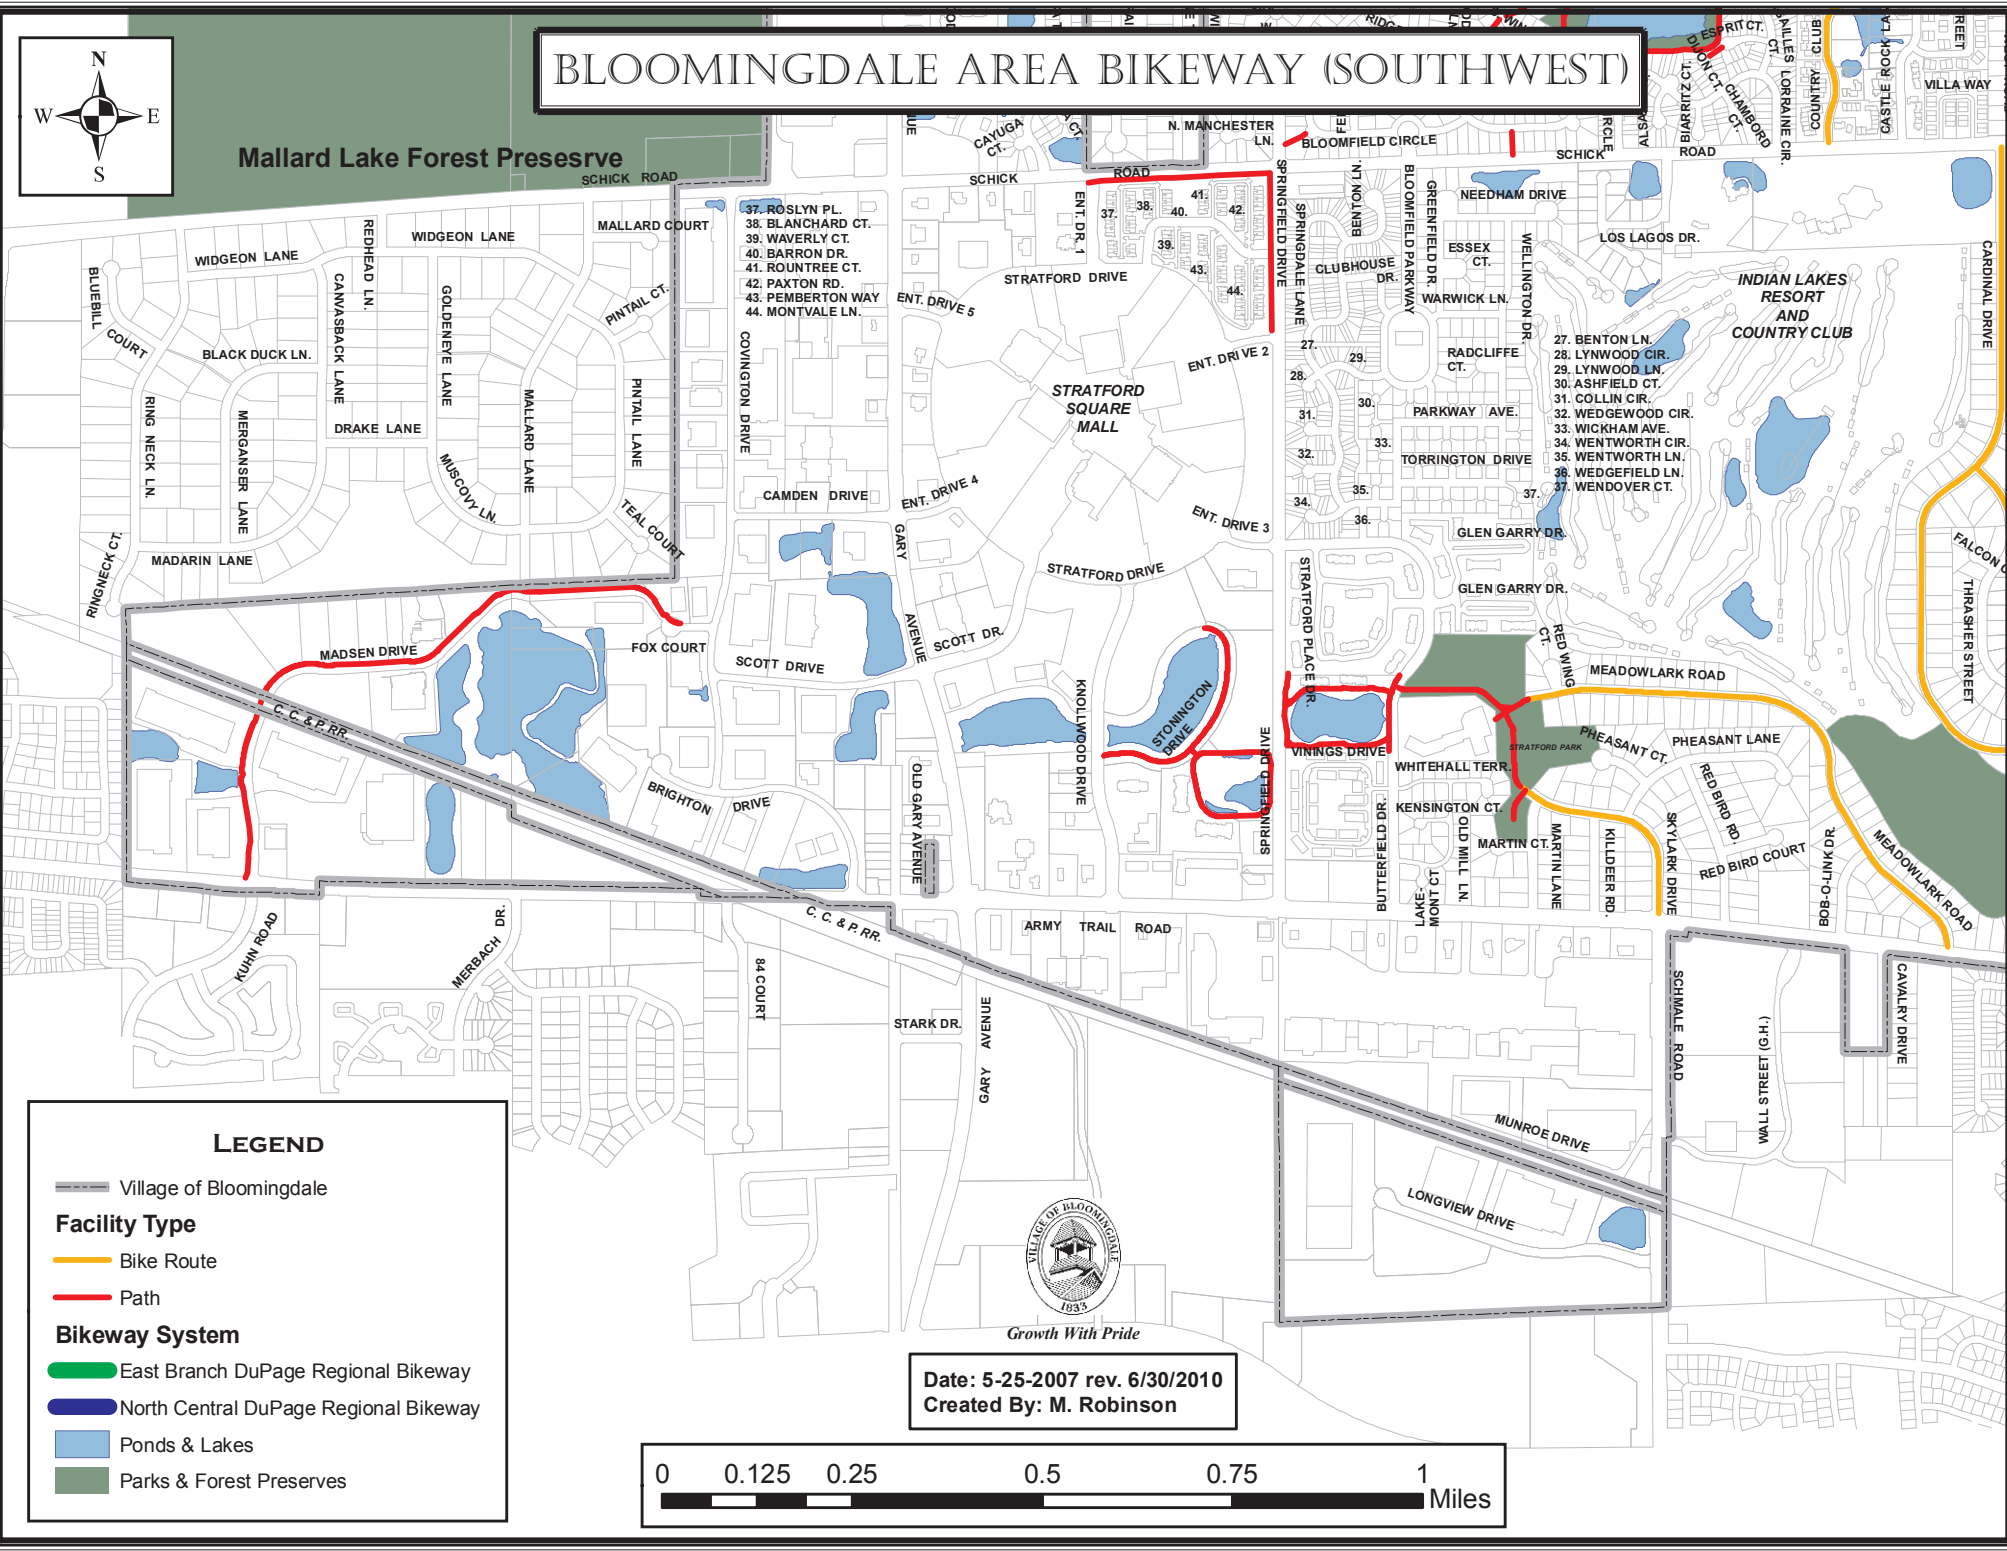

# BLOOMINGDALE AREA BIKEWAY (SOUTHWEST)

Mallard Lake Forest Presesrve

- 37. ROSLYN PL.
- 38. BLANCHARD CT.
- 39. WAVERLY CT.
- 40. BARRON DR.
- 41. ROUNTREE CT.
- 42. PAXTON RD.
- 43. PEMBERTON WAY
- 44. MONTVALE LN.

## LEGEND

- Village of Bloomingdale
- Facility Type**
- Bike Route
- Path
- Bikeway System**
- East Branch DuPage Regional Bikeway
- North Central DuPage Regional Bikeway
- Ponds & Lakes
- Parks & Forest Preserves