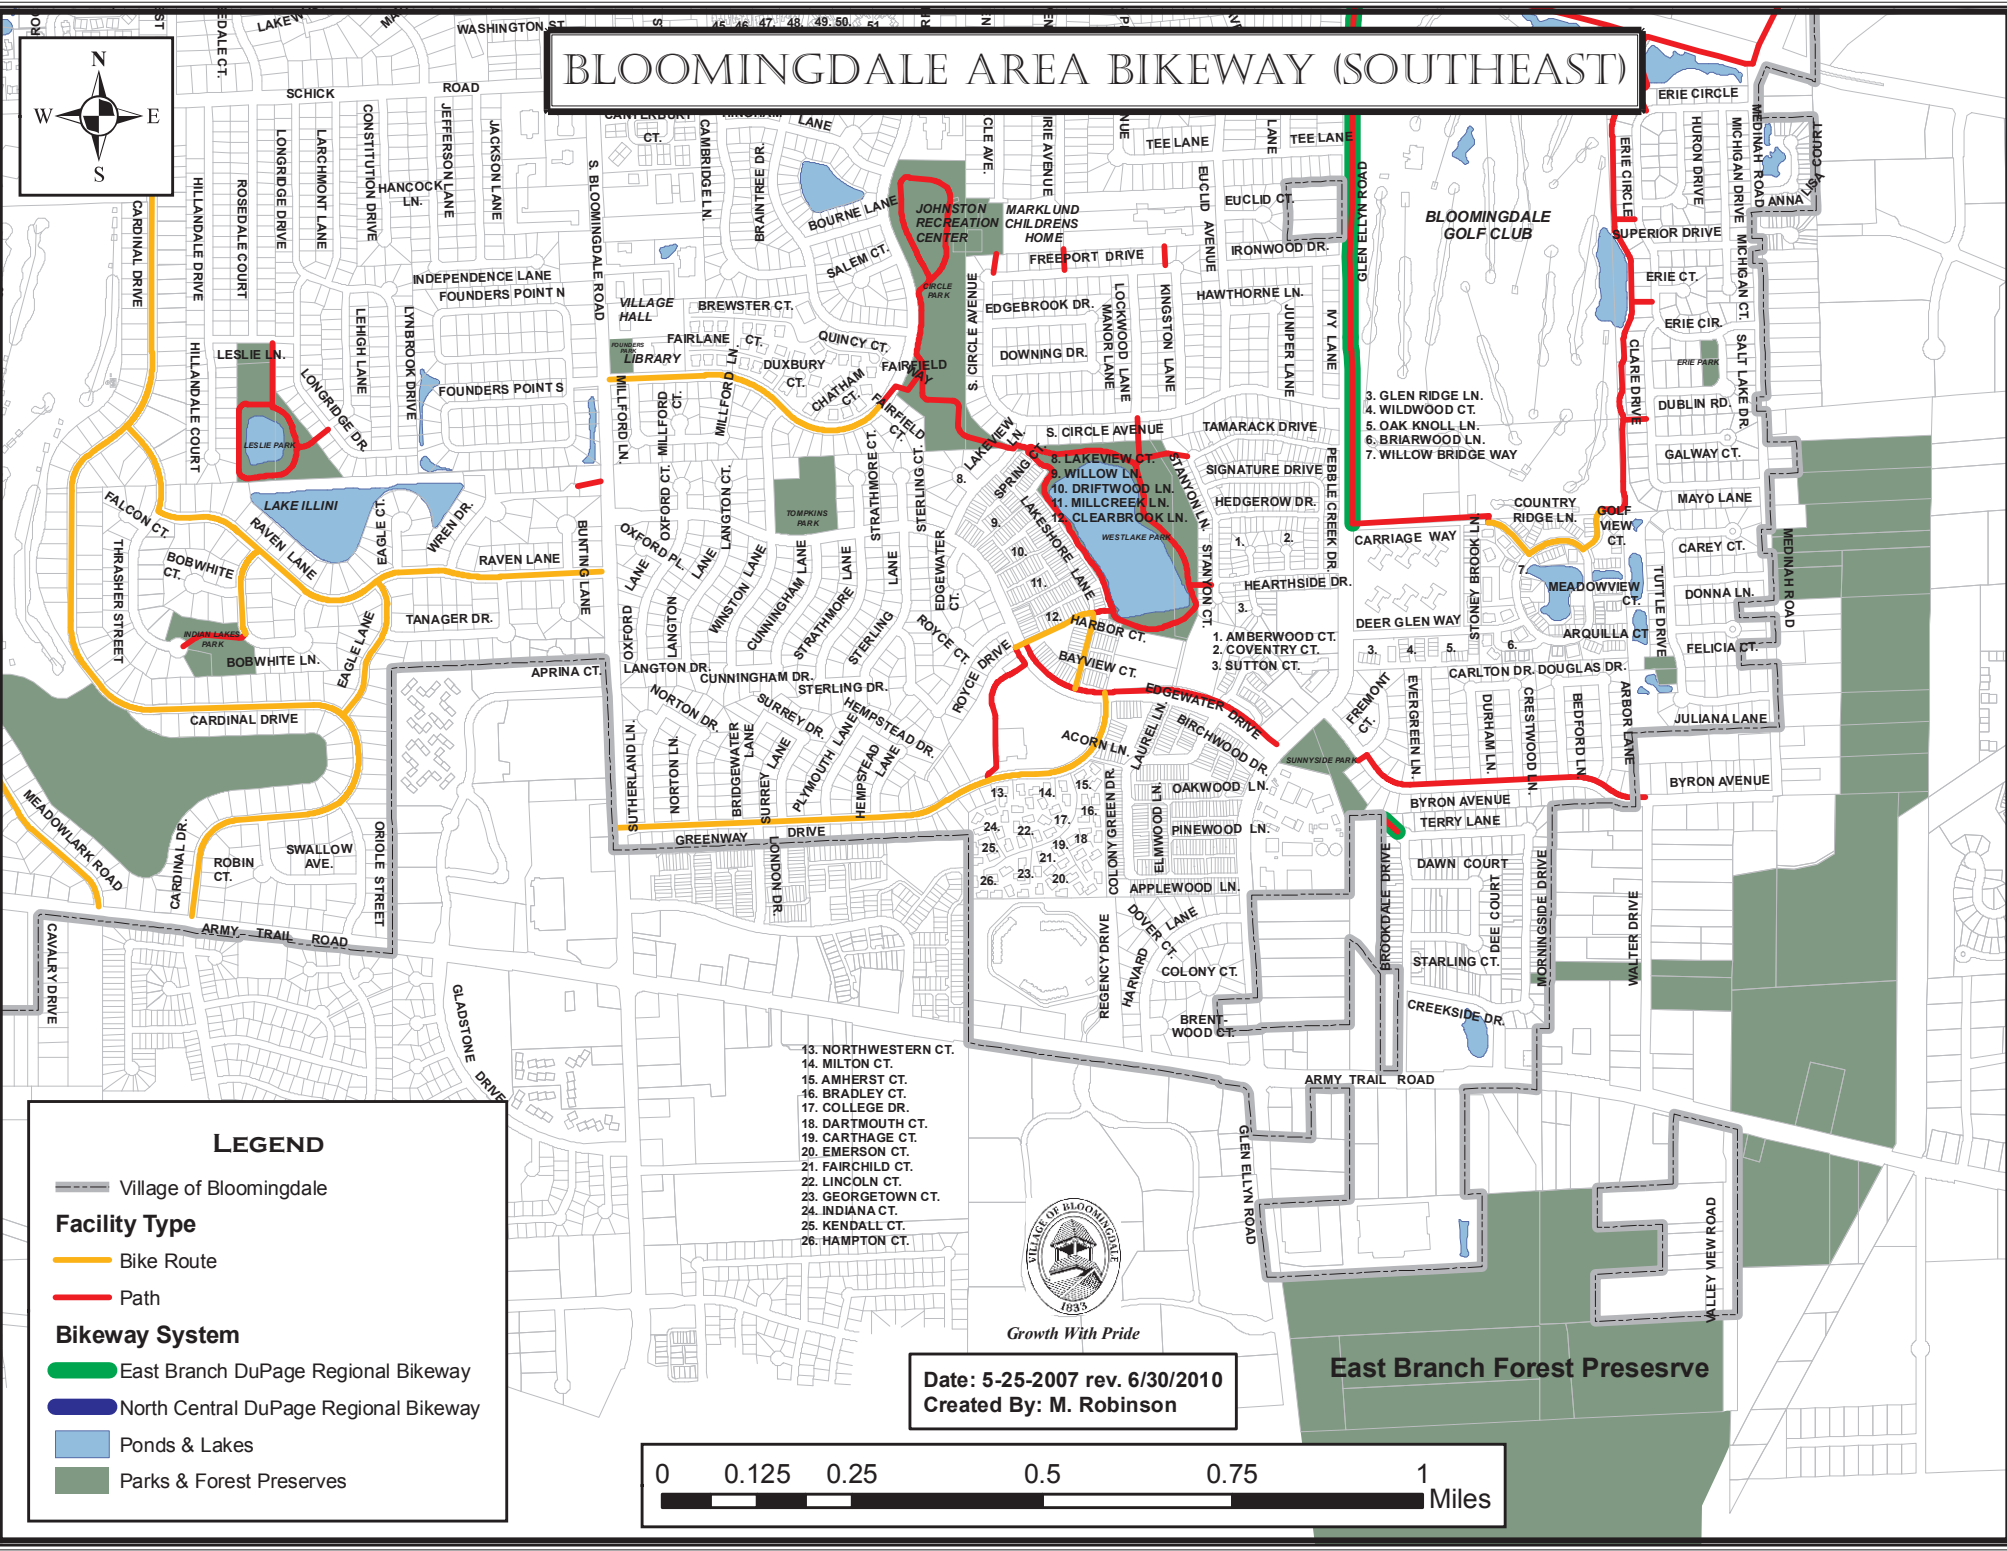

# BLOOMINGDALE AREA BIKEWAY (SOUTHEAST)

**LEGEND**

- Village of Bloomington
- Facility Type**
- Bike Route
- Path
- Bikeway System**
- East Branch DuPage Regional Bikeway
- North Central DuPage Regional Bikeway
- Ponds & Lakes
- Parks & Forest Preserves

13. NORTHWESTERN CT.
14. MILTON CT.
15. AMHERST CT.
16. BRADLEY CT.
17. COLLEGE DR.
18. DARTMOUTH CT.
19. CARTHAGE CT.
20. EMERSON CT.
21. FAIRCHILD CT.
22. LINCOLN CT.
23. GEORGETOWN CT.
24. INDIANA CT.
25. KENDALL CT.
26. HAMPTON CT.

Growth With Pride

Date: 5-25-2007 rev. 6/30/2010  
Created By: M. Robinson

East Branch Forest Presesrve