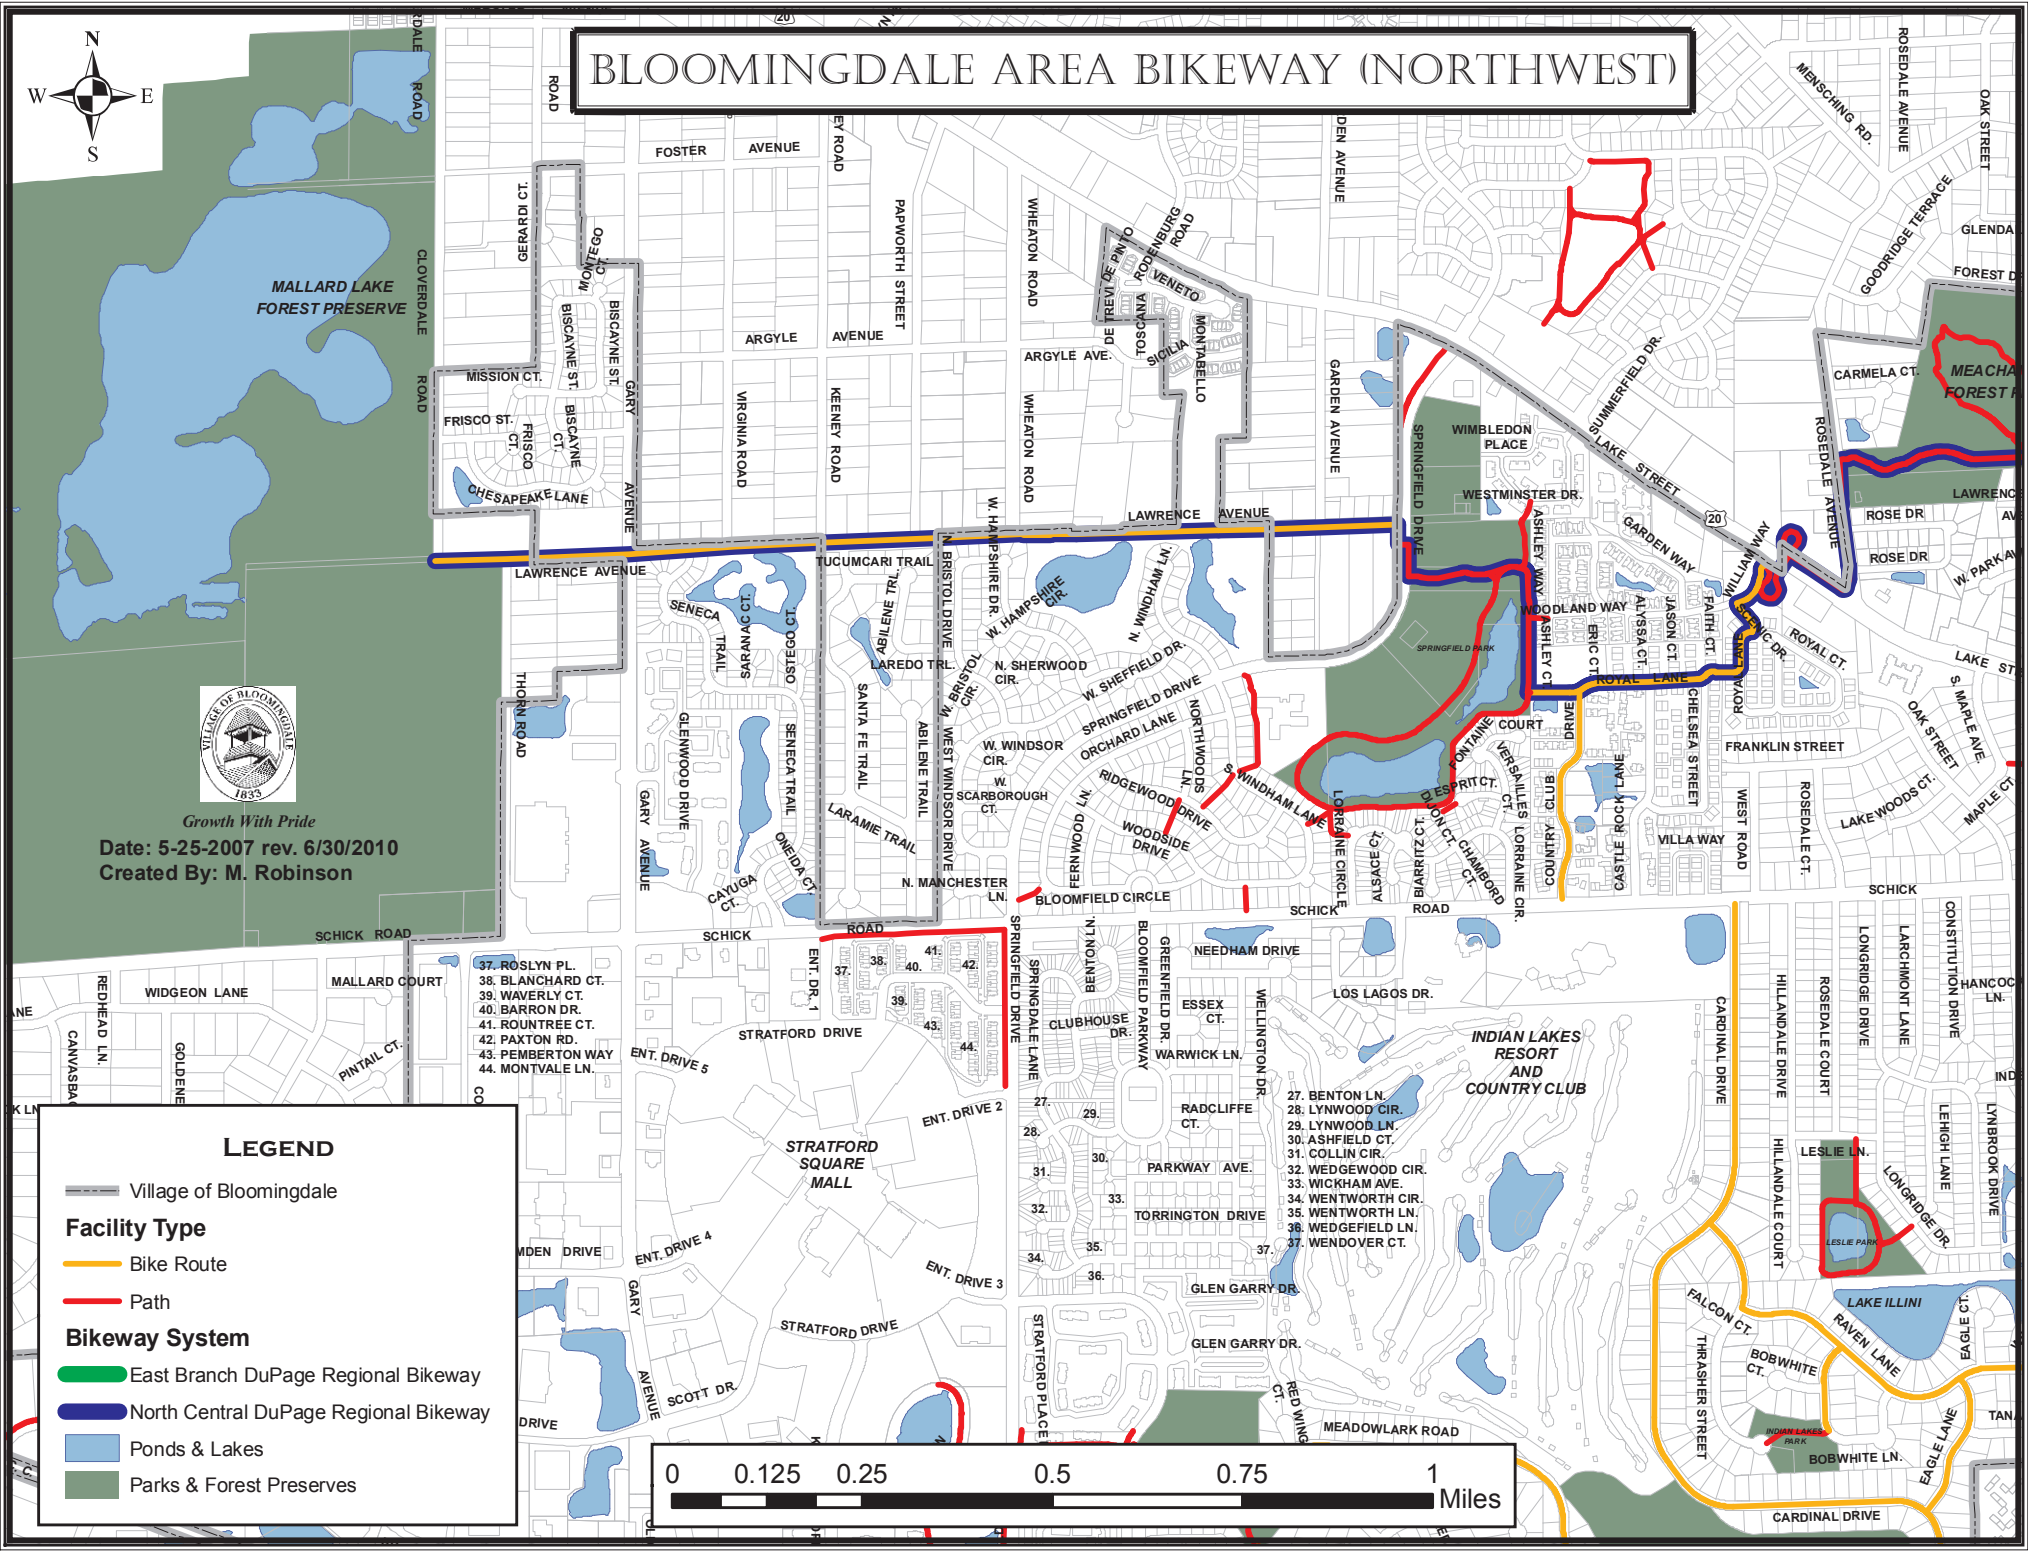

BLOOMINGDALE AREA BIKEWAY (NORTHWEST)

MALLARD LAKE FOREST PRESERVE

Growth With Pride

Date: 5-25-2007 rev. 6/30/2010
Created By: M. Robinson

LEGEND

- Village of Bloomingdale
- Facility Type**
- Bike Route
- Path
- Bikeway System**
- East Branch DuPage Regional Bikeway
- North Central DuPage Regional Bikeway
- Ponds & Lakes
- Parks & Forest Preserves

- 37. ROSLYN PL.
- 38. BLANCHARD CT.
- 39. WAVERLY CT.
- 40. BARRON DR.
- 41. ROUNDTREE CT.
- 42. PAXTON RD.
- 43. PEMBERTON WAY
- 44. MONTVALE LN.

STRATFORD SQUARE MALL

INDIAN LAKES RESORT AND COUNTRY CLUB