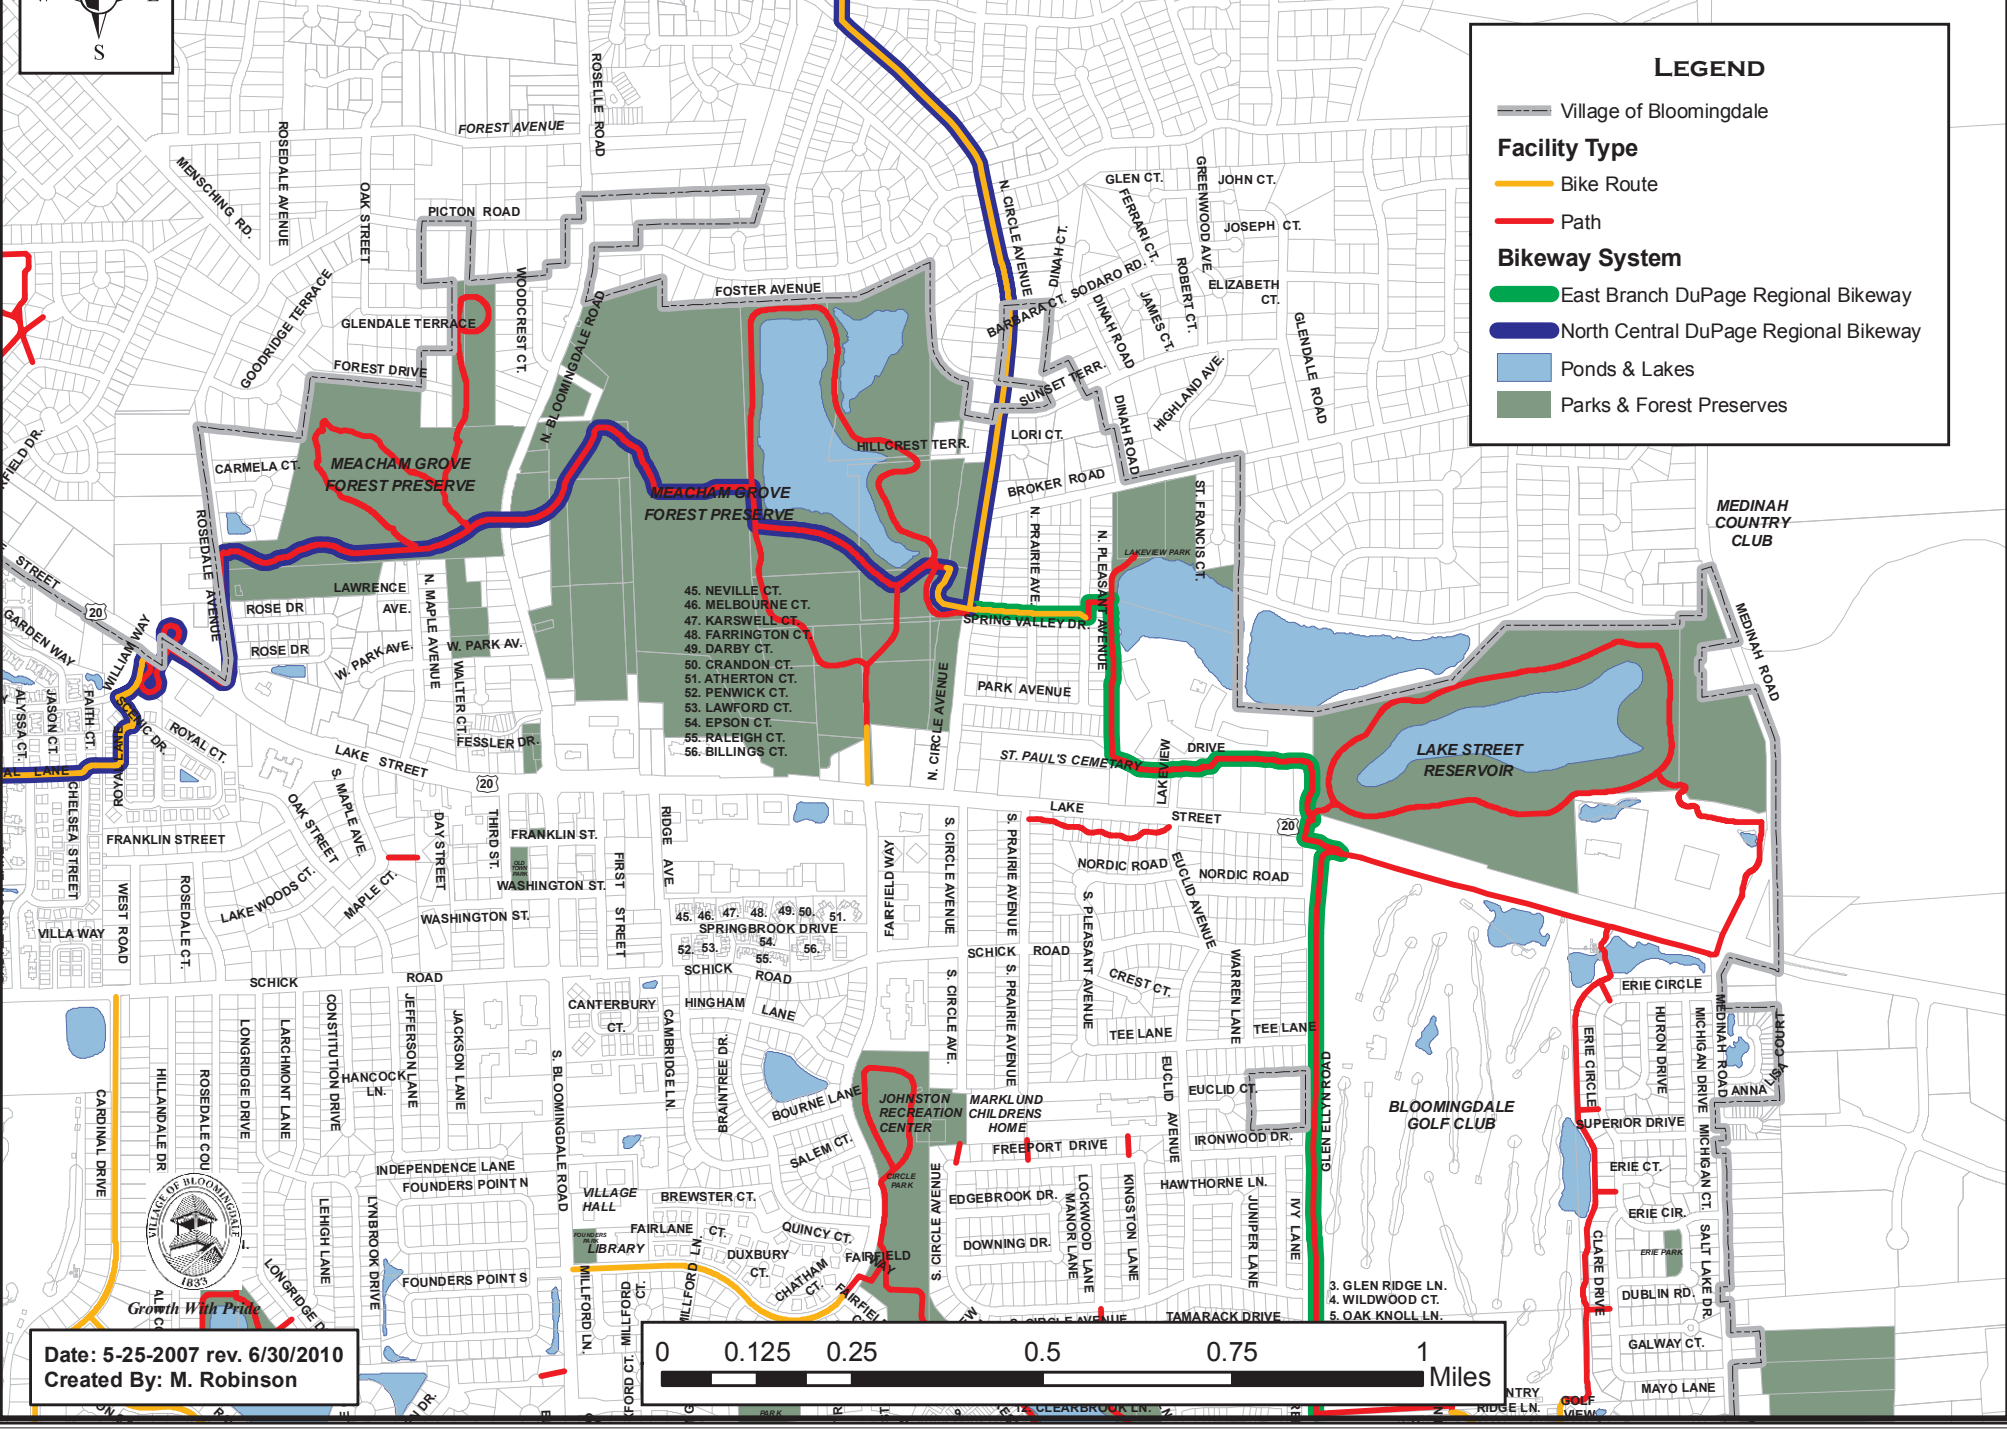

BLOOMINGDALE AREA BIKEWAY (NORTHEAST)

LEGEND

- Village of Bloomingdale
- Facility Type**
 - Bike Route
 - Path
- Bikeway System**
 - East Branch DuPage Regional Bikeway
 - North Central DuPage Regional Bikeway
- Ponds & Lakes
- Parks & Forest Preserves

Date: 5-25-2007 rev. 6/30/2010
 Created By: M. Robinson

Growth With Pride