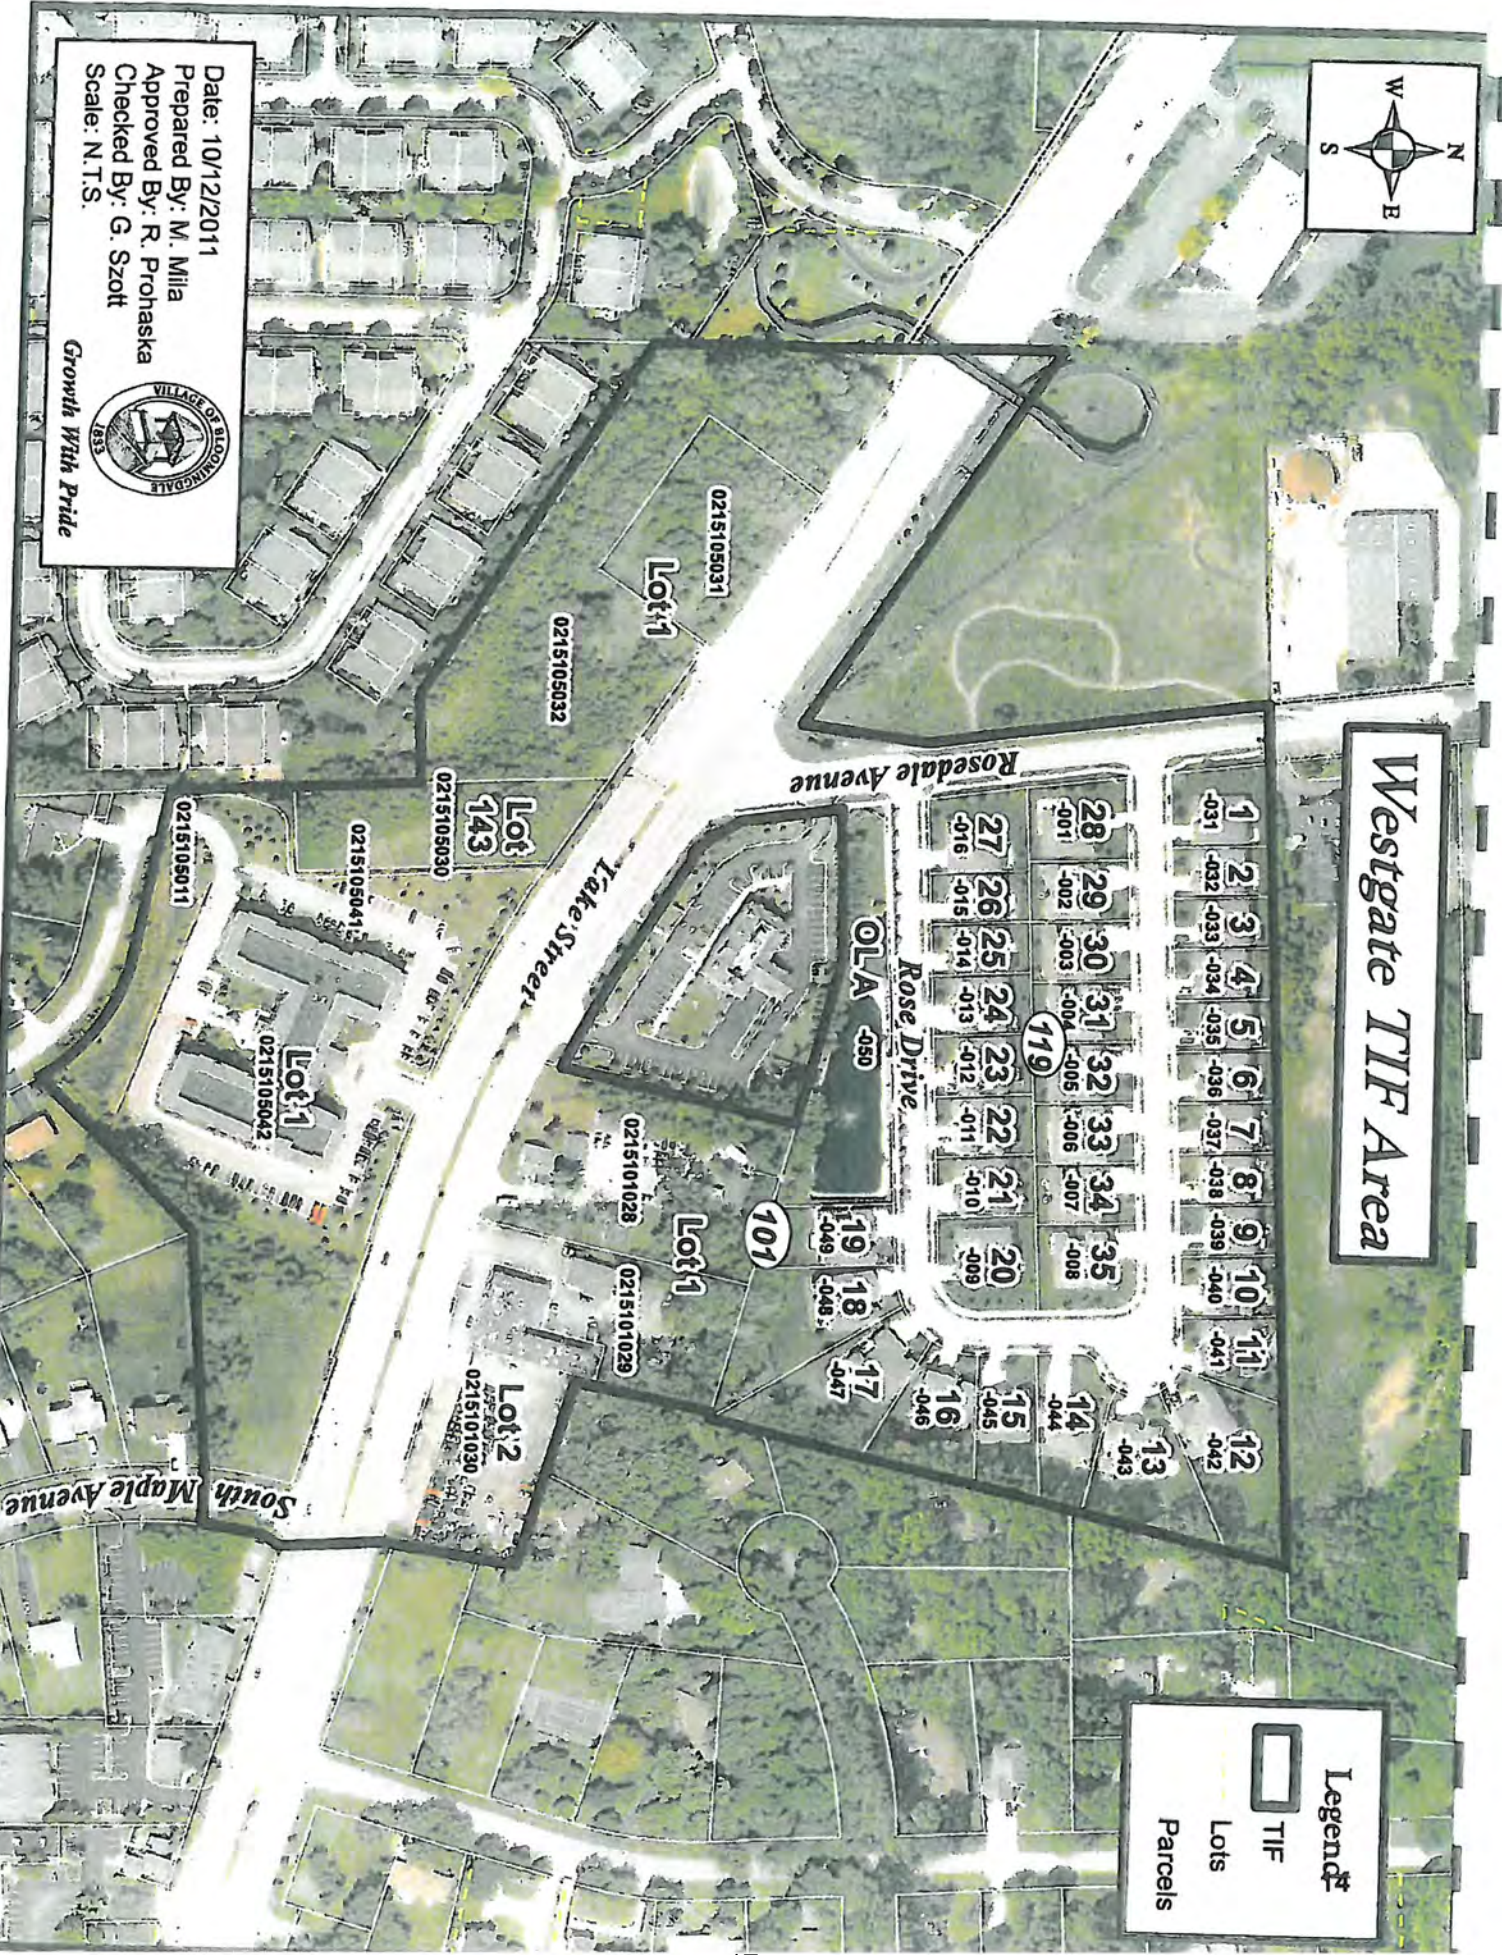

Westgate TIF Area

Legend

-  TIF
-  Lots
-  Parcels

Date: 10/12/2011
 Prepared By: M. Mila
 Approved By: R. Prohaska
 Checked By: G. Szott
 Scale: N.T.S.

Growth With Pride